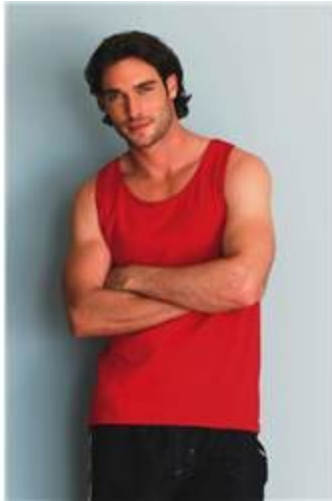

Gildan - Ultra Cotton Tank Top - 2200

- 6.1 oz., pre-shrunk 100% Cotton
- Quarter turned
- Band of fabric around neckline and armholes

Colors

Finished Measurements

	S	M	L	XL	2XL
Chest Width	18	20	22	24	26
Total Length	28	29	30	31	32