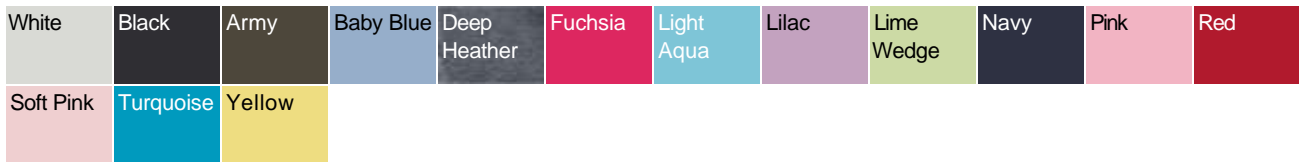

bella - Ladies' 1x1 Rib Spaghetti Strap Tank Top - 1011

1x1 Baby Rib tank is your summer must-have layering basic in 15 colors.

- 5.8 oz., pre-shrunk 100% Combed Ringspun Cotton
- Side-seamed for a fashionable custom contoured fit
- 3/8" self binding on thin spaghetti straps, armholes and neckline

Colors

Finished Measurements

	S	M	L	XL	2XL
Across Shoulders	12 1/2	13 1/2	14 1/2	15 1/2	16 1/2
Total Length	15	15 1/2	16	16 1/2	17